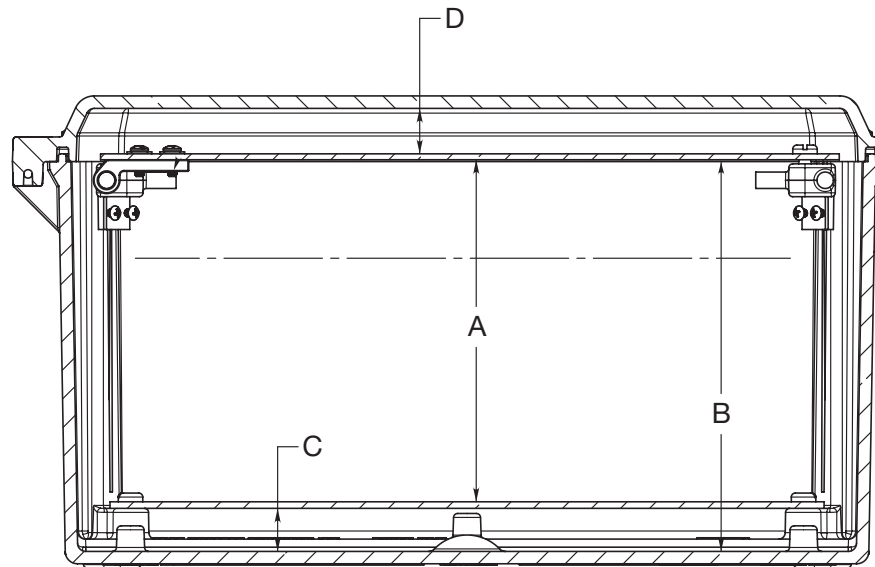

POLYLINE® Series Adjustable Hinged Front Panels Installed:

	Enclosure Used With	Optional Aluminum Back Panel	Optional Aluminum Back Panel	Optional Steel Back Panel	Optional Steel Back Panel	Without Optional Back Panel	Optional Steel Back Panel	C=BOTTOM to Panel Mount Bosses	D=Hinged Front Panel to Inside Cover	D=Hinged Front Panel to Inside Cover
	(Base P/N)	A (MAX.)	A (MIN.)	A (MAX.)	A (MIN.)	B (MAX.)	B (MIN.)		(MIN.)	(MAX.)
HFPP66	AMP664	3.21	1.71	3.24	1.74	3.96	2.47	.66	.76	2.26
		82mm	43mm	82mm	44mm	101mm	63mm	17mm	19mm	57mm
HFPP86	AMP864	3.22	1.72	3.25	1.75	3.96	2.46	.66	.76	2.26
		82mm	44mm	83mm	44mm	101mm	62mm	17mm	19mm	57mm
HFPP88	AMP884	3.21	1.71	3.24	1.74	3.96	2.46	.66	.76	2.26
		82mm	43mm	82mm	44mm	101mm	62mm	17mm	19mm	57mm
HFPP108 HFPP120	AMP1084 AMP1204	3.21	1.71	3.24	1.74	3.96	2.46	.66	.76	2.26
		82mm	43mm	82mm	44mm	101mm	62mm	17mm	19mm	57mm
HFPP120	AMP1206	5.21	3.71	5.24	3.74	5.96	4.47	.66	.76	2.38
		132mm	94mm	133mm	95mm	151mm	114mm	17mm	19mm	60mm
HFPP142	AMP1426	5.21	3.71	5.24	3.74	5.96	4.47	.66	.76	2.19
		132mm	94mm	133mm	95mm	151mm	114mm	17mm	19mm	56mm
HFPP164	AMP1648	6.95	1.25	6.98	1.28	7.72	2.02	.66	1.19	6.89
		177mm	32mm	177mm	33mm	196mm	51mm	17mm	30mm	175mm
HFPP186	AMP1860	8.95	1.25	8.98	1.28	9.72	2.02	.66	1.19	8.89
		227mm	32mm	228mm	33mm	247mm	51mm	17mm	30mm	226mm

All dimensions are in inches unless otherwise noted

Data subject to change without notice