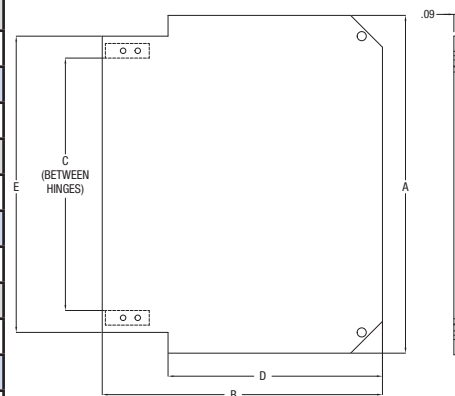

## POLYLINE® Series Optional Back Panels:

“PL” Painted White Carbon Steel  
or “PLA” Aluminum

POLYLINE® Series					
STEEL (P/N)	ALUM (P/N)	A	B	C	D
PL66	PLA66	4.81	4.81	4.25	4.25
		122mm	122mm	108mm	108mm
PL86	PLA86	6.75	4.88	6.25	4.25
		171mm	124mm	159mm	108mm
PL88	PLA88	6.75	6.88	6.25	6.25
		171mm	175mm	159mm	159mm
PL108	PLA108	8.75	6.88	8.25	6.25
		222mm	175mm	210mm	159mm
PL120	PLA120	10.75	8.88	10.25	8.25
		273mm	226mm	260mm	210mm
PL142	PLA142	12.75	10.88	12.25	10.25
		324mm	276mm	311mm	260mm
P164	PA164	14.75	12.88	14.25	12.25
		375mm	327mm	362mm	311mm
P186	PA186	16.88	14.88	16.25	14.25
		429mm	378mm	413mm	362mm

All dimensions are in inches unless otherwise noted.

## POLYLINE® Series Optional Adjustable Hinged Front Panels:

“HFPP” Aluminum Panel Systems

HFPP Kit (P/N)	Enc. Base (P/N)	A	B	C	D	E
HFPP66	AMP664	5.44	5.61	2.64	3.36	4.19
		138mm	142mm	67mm	85mm	106mm
HFPP86	AMP864	7.44	5.61	4.67	3.36	6.19
		189mm	142mm	119mm	85mm	157mm
HFPP88	AMP884	7.44	7.63	4.64	5.38	6.19
		189mm	194mm	118mm	137mm	157mm
HFPP108	AMP1084	9.43	7.63	6.63	5.38	8.18
		239mm	194mm	168mm	137mm	208mm
HFPP120	AMP1206	11.55	9.58	8.63	7.33	10.13
		293mm	243mm	219mm	186mm	257mm
HFPP142	AMP1426	13.10	11.25	10.61	9.00	11.75
		333mm	286mm	269mm	229mm	298mm
HFPP164	AMP1648	14.75	12.88	12.23	12.13	13.44
		375mm	327mm	245mm	289mm	339mm
HFPP186	AMP1860	16.88	14.88	14.19	14.13	15.44
		429mm	378mm	295mm	340mm	393mm