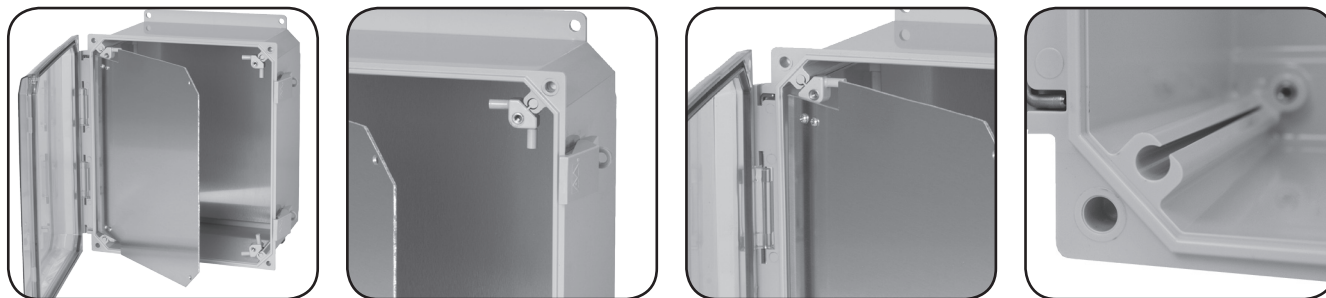

POLYLINE® Series Adjustable Hinged Front Panels Installed:

	Enclosure Used With	Optional Aluminum Back Panel	Optional Aluminum Back Panel	Optional Steel Back Panel	Optional Steel Back Panel	Without Optional Back Panel	Optional Steel Back Panel	C=BOTTOM to Panel Mount Bosses	D=Hinged Front Panel to Inside Cover	D=Hinged Front Panel to Inside Cover
	(Base P/N)	A (MAX.)	A (MIN.)	A (MAX.)	A (MIN.)	B (MAX.)	B (MIN.)		(MIN.)	(MAX.)
HFPP66	AMP664	3.21	1.71	3.24	1.74	3.96	2.47	.66	.76	2.26
		82mm	43mm	82mm	44mm	101mm	63mm	17mm	19mm	57mm
HFPP86	AMP864	3.22	1.72	3.25	1.75	3.96	2.46	.66	.76	2.26
		82mm	44mm	83mm	44mm	101mm	62mm	17mm	19mm	57mm
HFPP88	AMP884	3.21	1.71	3.24	1.74	3.96	2.46	.66	.76	2.26
		82mm	43mm	82mm	44mm	101mm	62mm	17mm	19mm	57mm
HFPP108 HFPP120	AMP1084 AMP1204	3.21	1.71	3.24	1.74	3.96	2.46	.66	.76	2.26
		82mm	43mm	82mm	44mm	101mm	62mm	17mm	19mm	57mm
HFPP120	AMP1206	5.21	3.71	5.24	3.74	5.96	4.47	.66	.76	2.38
		132mm	94mm	133mm	95mm	151mm	114mm	17mm	19mm	60mm
HFPP142	AMP1426	5.21	3.71	5.24	3.74	5.96	4.47	.66	.76	2.19
		132mm	94mm	133mm	95mm	151mm	114mm	17mm	19mm	56mm
HFPP164	AMP1648	6.95	1.25	6.98	1.28	7.72	2.02	.66	1.19	6.89
		177mm	32mm	177mm	33mm	196mm	51mm	17mm	30mm	175mm
HFPP186	AMP1860	8.95	1.25	8.98	1.28	9.72	2.02	.66	1.19	8.89
		227mm	32mm	228mm	33mm	247mm	51mm	17mm	30mm	226mm

All dimensions are in inches unless otherwise noted

Data subject to change without notice