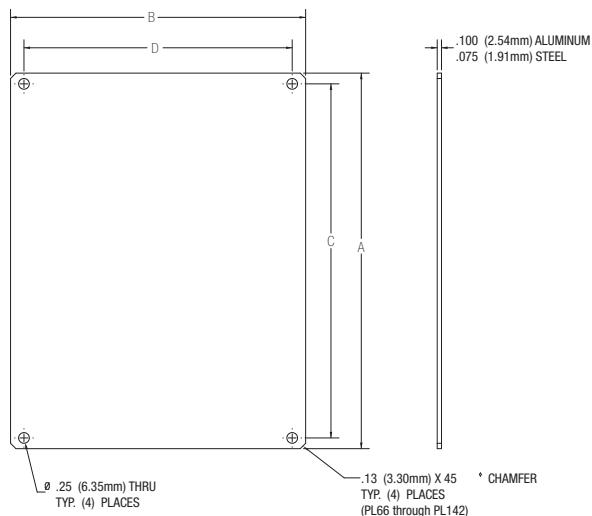

## POLYLINE® Series Optional Back Panels:

“PL” Painted White Carbon Steel  
or “PLA” Aluminum

POLYLINE® Series					
STEEL (P/N)	ALUM (P/N)	A	B	C	D
PL66	PLA66	4.81	4.81	4.25	4.25
		122mm	122mm	108mm	108mm
PL86	PLA86	6.75	4.88	6.25	4.25
		171mm	124mm	159mm	108mm
PL88	PLA88	6.75	6.88	6.25	6.25
		171mm	175mm	159mm	159mm
PL108	PLA108	8.75	6.88	8.25	6.25
		222mm	175mm	210mm	159mm
PL120	PLA120	10.75	8.88	10.25	8.25
		273mm	226mm	260mm	210mm
PL142	PLA142	12.75	10.88	12.25	10.25
		324mm	276mm	311mm	260mm
P164	PA164	14.75	12.88	14.25	12.25
		375mm	327mm	362mm	311mm
P186	PA186	16.88	14.88	16.25	14.25
		429mm	378mm	413mm	362mm

All dimensions are in inches unless otherwise noted.

All dimensions are in inches unless otherwise noted

Data subject to change without notice