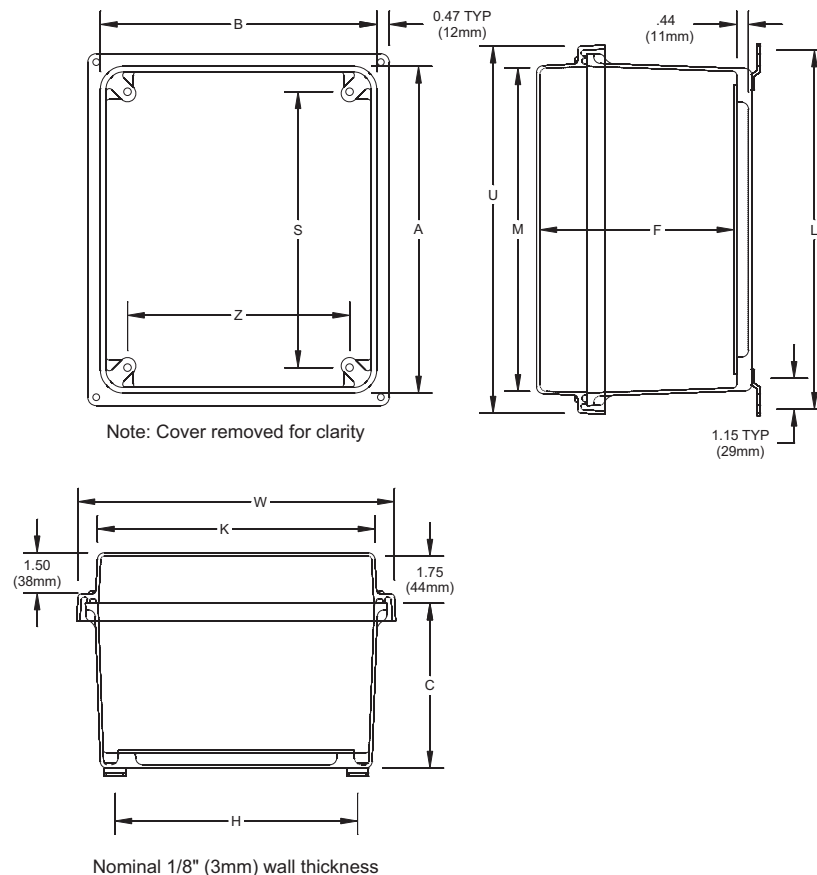

Accessories & Modifications

- Optional back panels and hinged front panels
- Custom holes and cutouts
- Molded-in color matching
- EMI/RFI shielding
- Factory-supplied silk screening

Part No.	Box Size			Usable Depth	Panel Boss Centers		Panel Sizes			Foot Mount Centers		Cover Size				Window Dimension (Height x Width)
	A	B	C		F	S	Z	Ht.	Wid.	P/N	H	L	K	M	U	
AM664RW	6.10	6.10	4.18	5.18	4.25	4.25	4.81	4.81	PL66 PLA66	5.01	7.32	6.08	6.08	7.69	7.69	4.25 x 4.25
	155mm	155mm	106mm	131mm	108mm	108mm	122mm	122mm		127mm	186mm	154mm	154mm	195mm	195mm	108mm x 108mm
AM864RW	8.00	6.13	4.14	5.10	6.25	4.25	6.75	4.88	PL86 PLA86	5.02	9.20	6.11	7.98	9.59	7.71	6.25 x 4.25
	203mm	156mm	105mm	130mm	159mm	108mm	171mm	124mm		127mm	234mm	155mm	203mm	244mm	196mm	159mm x 108mm
AM1084RW	10.14	8.26	4.13	5.10	8.25	6.25	8.75	6.88	PL108 PLA108	7.01	11.19	8.44	10.32	11.73	9.90	8.38 x 6.50
	258mm	210mm	105mm	130mm	210mm	159mm	222mm	175mm		178mm	284mm	214mm	262mm	299mm	251mm	213mm x 165mm
AM1086RW	10.14	8.26	6.13	7.12	8.25	6.25	8.75	6.88	PL108 PLA108	7.01	11.19	8.44	10.32	11.73	9.85	8.38 x 6.50
	258mm	210mm	156mm	181mm	210mm	159mm	222mm	175mm		178mm	284mm	214mm	262mm	298mm	250mm	213mm x 165mm
AM1206RW	12.14	10.26	6.13	7.10	10.25	8.25	10.75	8.88	PL120 PLA120	9.01	13.19	10.45	12.32	13.73	11.85	10.38 x 8.50
	308mm	261mm	156mm	180mm	260mm	210mm	273mm	225mm		229mm	335mm	265mm	313mm	349mm	301mm	264mm x 216mm
★ AM1224RW	12.14	12.14	4.13	5.15	10.25	10.25	10.75	10.75	PL122 PLA122	11.01	13.32	12.19	12.19	13.72	13.72	10.38 x 10.38
	308mm	308mm	105mm	131mm	260mm	260mm	273mm	273mm		280mm	338mm	310mm	310mm	348mm	348mm	264mm x 264mm
★ AM1226RW	12.14	12.14	6.13	7.15	10.25	10.25	10.75	10.75	PL122 PLA122	11.01	13.32	12.19	12.19	13.72	13.72	10.38 x 10.38
	308mm	308mm	156mm	182mm	260mm	260mm	273mm	273mm		280mm	338mm	310mm	310mm	348mm	348mm	264mm x 264mm
AM1426RW	14.14	12.26	6.13	7.10	12.25	10.25	12.75	10.88	PL142 PLA142	11.03	15.19	12.45	14.32	15.73	13.85	12.38 x 10.50
	359mm	312mm	156mm	180mm	311mm	260mm	324mm	276mm		280mm	386mm	316mm	364mm	399mm	352mm	314mm x 267mm
AM1648RW	16.27	14.40	8.13	9.10	14.25	12.25	14.75	12.88	P164 PA164	13.01	17.19	13.86	15.73	17.87	15.99	13.00 x 11.00
	413mm	366mm	207mm	231mm	362mm	311mm	375mm	327mm		330mm	437mm	352mm	400mm	454mm	406mm	330mm x 279mm
AM1868RW	18.40	16.40	8.13	9.11	16.25	14.25	16.88	14.88	P186 PA186	14.97	19.28	15.86	17.86	20.00	18.00	14.00 x 12.00
	467mm	417mm	207mm	231mm	413mm	362mm	429mm	378mm		380mm	490mm	403mm	454mm	508mm	457mm	356mm x 305mm
AM2068RW	20.00	16.00	8.13	9.10	17.81	13.81	18.44	14.44	P206 PA206	14.54	20.84	15.43	19.43	21.59	17.59	15.00 x 11.00
	508mm	406mm	207mm	231mm	452mm	351mm	468mm	367mm		369mm	529mm	392mm	494mm	548mm	447mm	381mm x 279mm